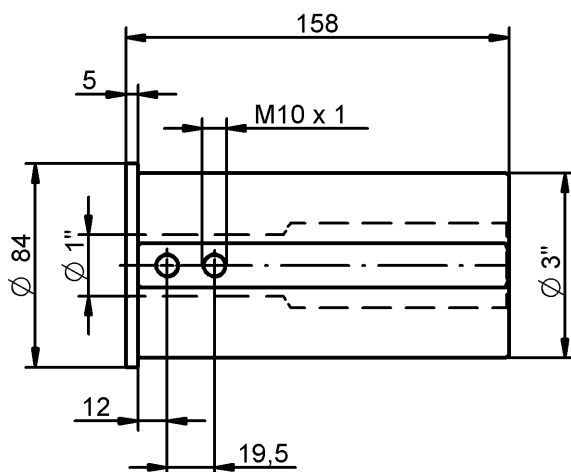

Reduction sleeves Standard

Reduction sleeve $\varnothing 3'' / \varnothing 1''$

Item No.

2400300100

Accessories
(not included)