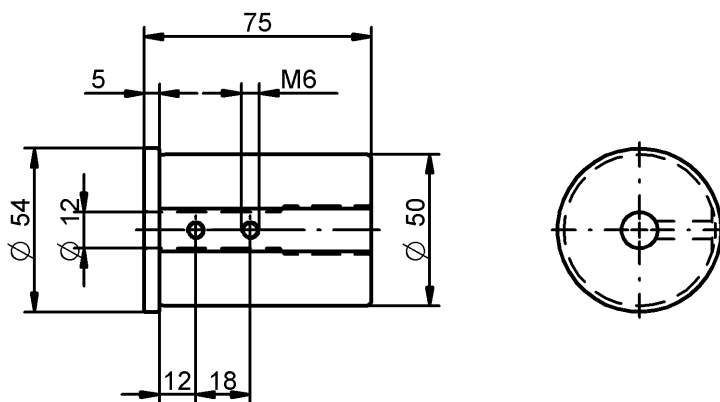

Reduction sleeves Standard

WTO

Reduction sleeve $\varnothing$ 50mm / $\varnothing$ 12mm

Item No.

240050012

Accessories
(not included)