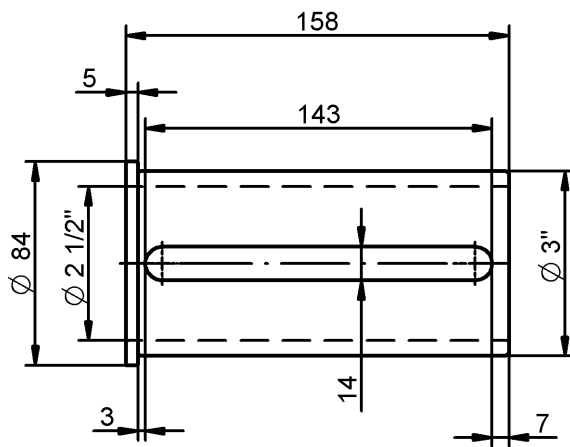

Reduction sleeves Standard

WTO

Reduction sleeve $\varnothing 3'' / \varnothing 2\ 1/2''$

Item No.

2400300250

Accessories
(not included)