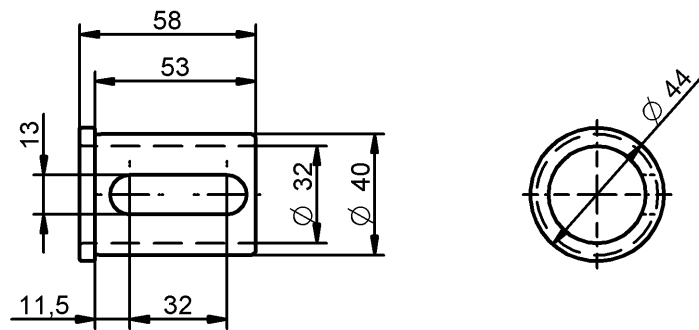

Item No.

240040025

Accessories
(not included)

Reduction sleeves Standard

WTO

Reduction sleeve \varnothing 40mm / \varnothing 32mm

Item No.

240040032