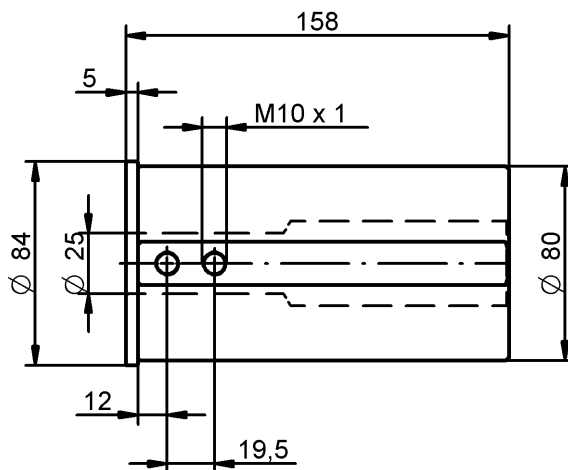

Item No.

240080020

Accessories
(not included)

Reduction sleeves Standard

WTO

Reduction sleeve \varnothing 80mm / \varnothing 25mm

Item No.

240080025