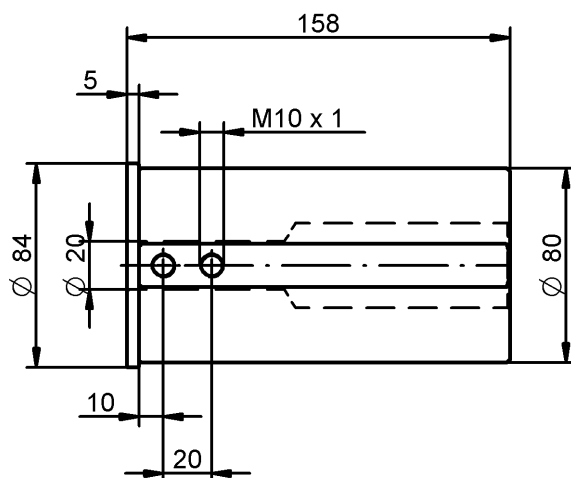

WTO

Reduction sleeve \varnothing 50mm / \varnothing 40mm

Item No.

240050040

Accessories
(not included)

Reduction sleeves Standard

WTO

Reduction sleeve $\varnothing 80\text{mm} / \varnothing 20\text{mm}$