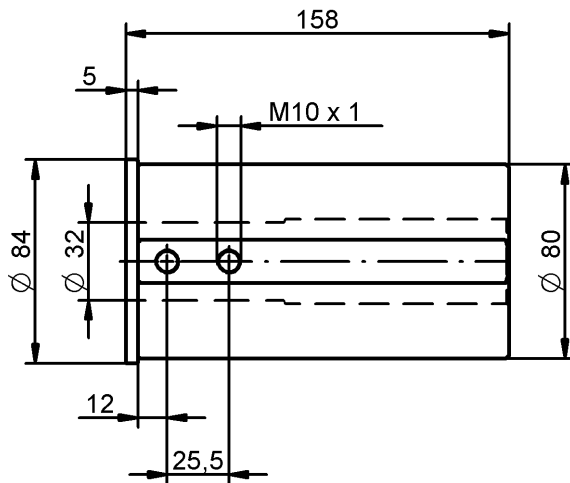

Reduction sleeves Standard

WTO

Reduction sleeve $\varnothing$ 80mm / $\varnothing$ 32mm

Item No.

240080032

Accessories
(not included)