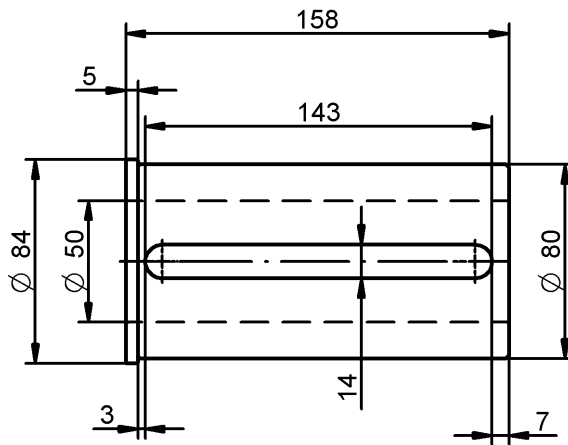

WTO

Reduction sleeve \varnothing 80mm / \varnothing 40mm

Item No.

240080040

Accessories
(not included)

Reduction sleeves Standard

WTO

Reduction sleeve \varnothing 80mm / \varnothing 50mm