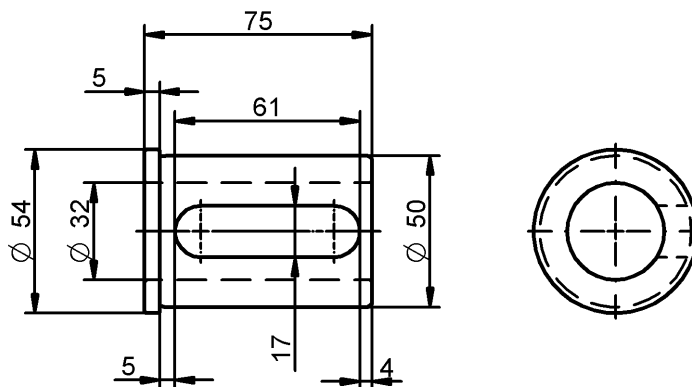

Reduction sleeves Standard

WTO

Reduction sleeve $\varnothing$ 50mm / $\varnothing$ 32mm

Item No.

240050032

Accessories
(not included)