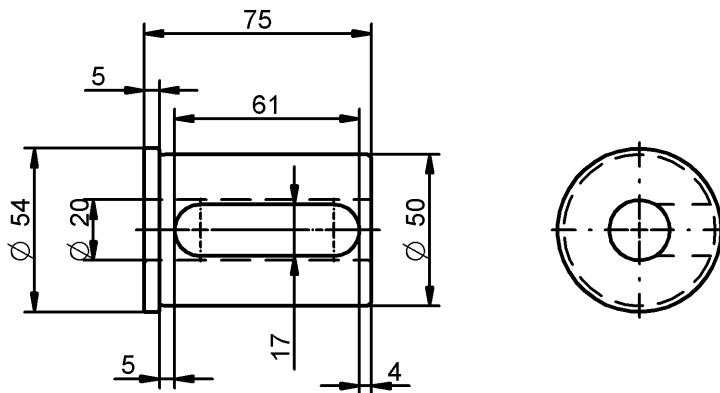

WTO

Reduction sleeve \varnothing 50mm / \varnothing 16mm

Item No.

240050016

Accessories
(not included)

Reduction sleeves Standard

WTO

Reduction sleeve \varnothing 50mm / \varnothing 20mm