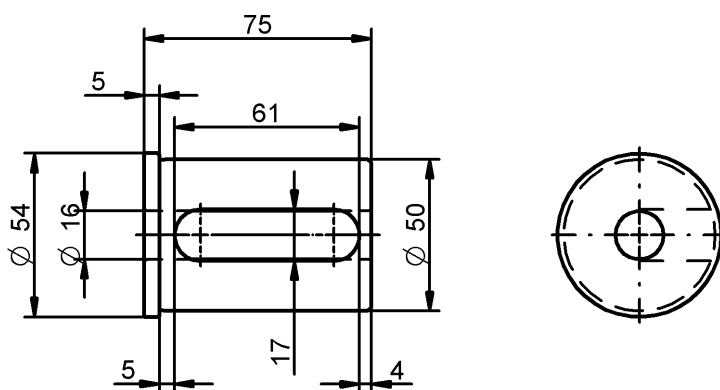

Reduction sleeves Standard

WTO

Reduction sleeve $\varnothing$ 50mm / $\varnothing$ 16mm

Item No.

240050016

Accessories
(not included)