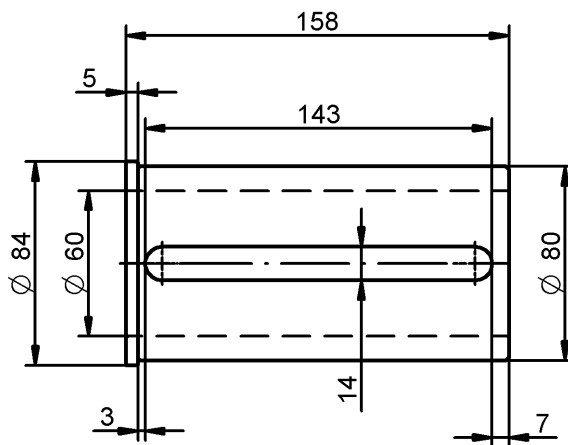

Item No.

240080050

Accessories
(not included)

Reduction sleeves Standard

WTO

Reduction sleeve \varnothing 80mm / \varnothing 60mm

Item No.						
240080060						

Accessories
(not included)