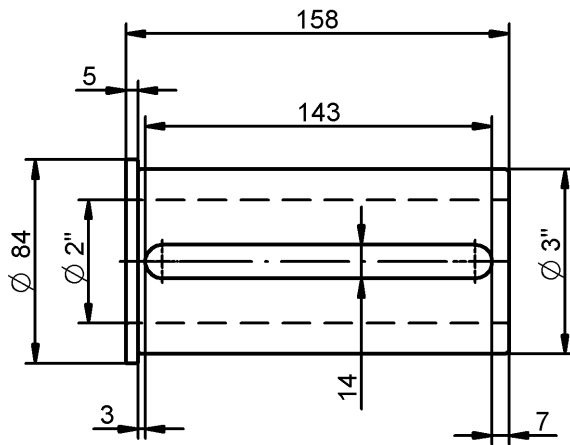

Reduction sleeve \varnothing 3" / \varnothing 1 1/2"

Item No.

2400300150

Accessories
(not included)

Reduction sleeves Standard

WTO

Reduction sleeve $\varnothing 3'' / \varnothing 2''$

Item No.