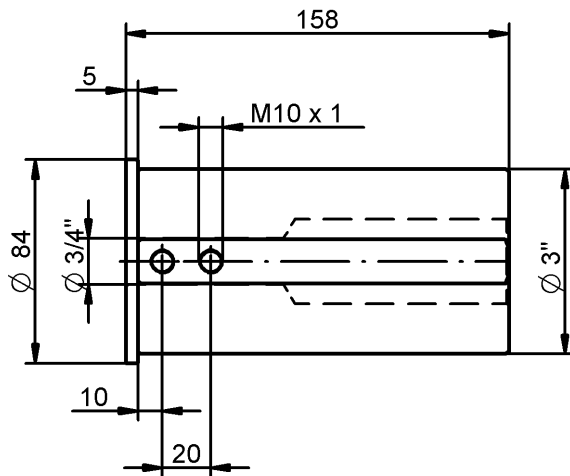

Reduction sleeves Standard

WTO

Reduction sleeve $\varnothing 3'' / \varnothing 3/4''$

Item No.

2400300075

Accessories
(not included)