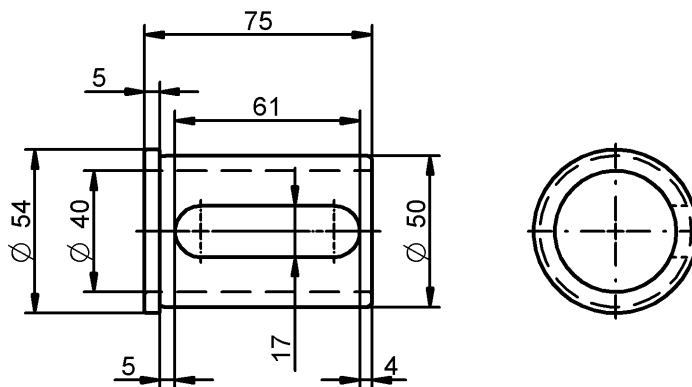

Accessories
(not included)

Reduction sleeves Standard

WTO

Reduction sleeve \varnothing 50mm / \varnothing 32mm

Item No.

240050032

Accessories
(not included)

Reduction sleeves Standard

WTO

Reduction sleeve \varnothing 50mm / \varnothing 40mm

Item No.

240050040

Accessories
(not included)

Reduction sleeves Standard

WTO

Reduction sleeve $\varnothing 80\text{mm} / \varnothing 20\text{mm}$