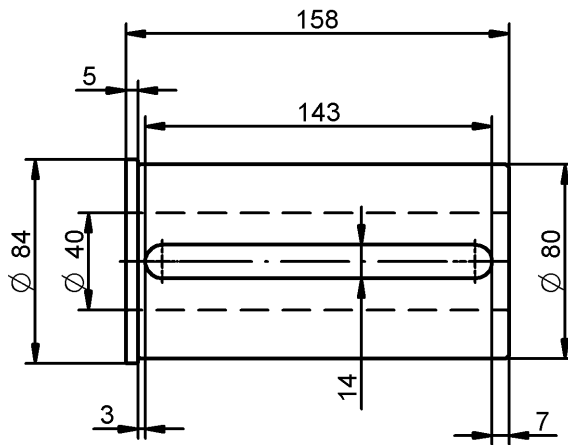

Reduction sleeves Standard

WTO

Reduction sleeve $\varnothing$ 80mm / $\varnothing$ 40mm

Item No.

240080040

Accessories
(not included)