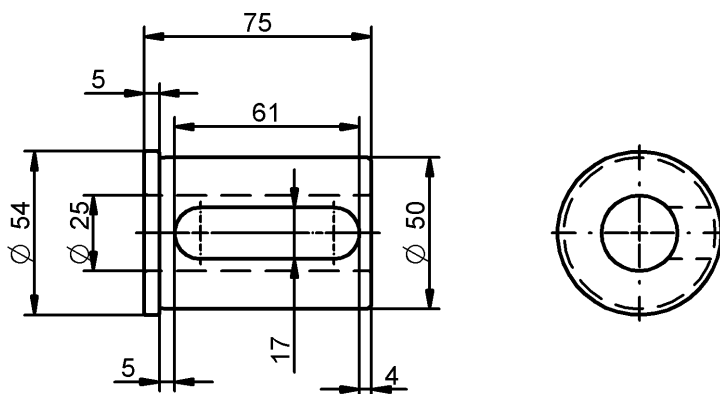

Item No.

240050020

Accessories
(not included)

Reduction sleeves Standard

WTO

Reduction sleeve \varnothing 50mm / \varnothing 25mm

Item No.

240050025