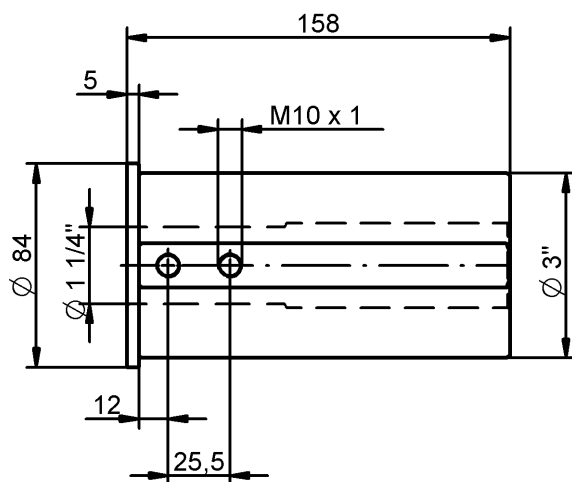

Reduction sleeves Standard

WTO

Reduction sleeve $\varnothing 3'' / \varnothing 2\ 1/2''$

Item No.

2400300250

Accessories
(not included)

Reduction sleeves Standard

Reduction sleeve $\varnothing 3'' / \varnothing 1\ 1/4''$